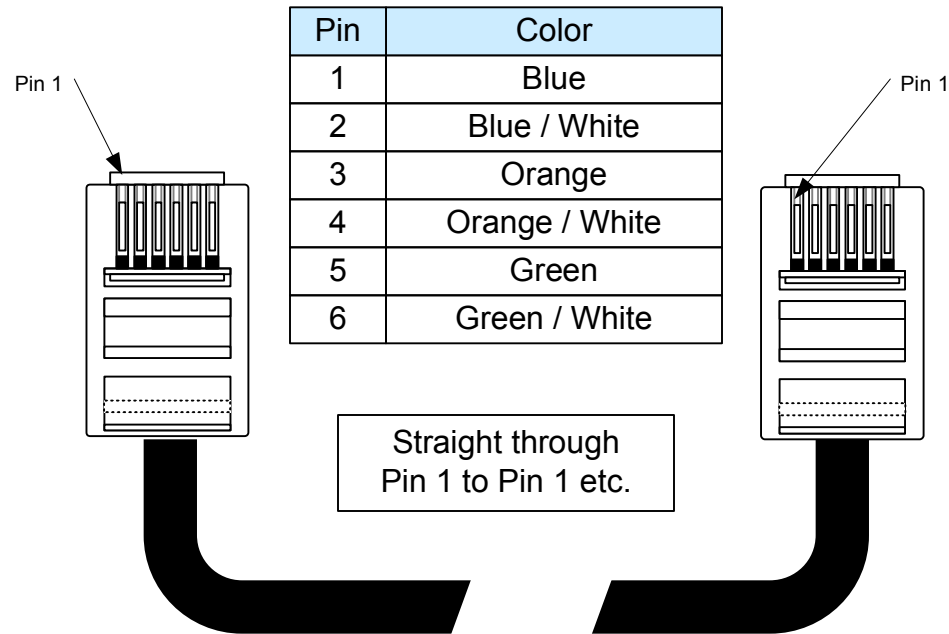

CS-BUS Wiring Device to Device

CONVERGING SYSTEMS

TITLE			
CS-BUS Cable			
SIZE	Assm No.	DWG NO	REV
A		54-1094-001	1
Date	8/20/04	REVISED	DRAWN BY CS SHEET 1 OF 1