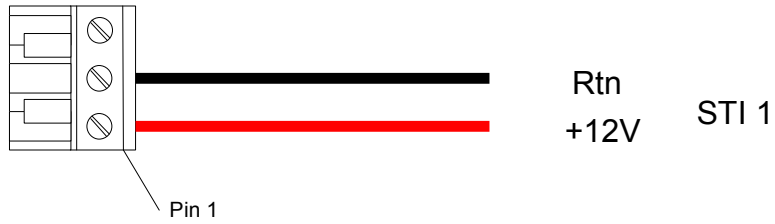

Option 1 Single STI 4:3 projector

Screen Type		
STI 1	Retractable	Fixed
Off -> On	Deploys to preset 2 (4:3)	Moves to preset 2 (4:3)
On -> Off	Retracts	No Action

Option 2 Single STI 16:9 projector

Screen Type		
STI 1(&2)	Retractable	Fixed
Off -> On	Deploys to preset 1 (16:9)	Moves to preset 1 (16:9)
On -> Off	Retracts	No Action

Option 3 Dual STI projector

		Screen Type	
STI 1	STI 2	Retractable	Fixed
Off -> On	Off	Deploys to preset 2 (4:3)	Moves to preset 2 (4:3)
Off -> On	On	Deploys to preset 1 (16:9)	Moves to preset 1 (16:9)
On	On->Off	Moves to preset 2 (4:3)	Moves to preset 2 (4:3)
On	Off->On	Moves to preset 1 (16:9)	Moves to preset 1 (16:9)
On -> Off	Don't Care	Retracts	No Action
Off	On->Off	No Action	No Action
Off	Off->On	No Action	No Action