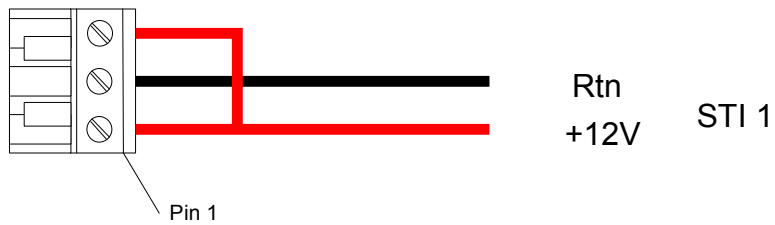

Option 1 Single STI 4:3 projector

Screen Type		
STI 1	Retractable	Fixed
Off -> On	Deploys to preset 2 (4:3)	Moves to preset 2 (4:3)
On -> Off	Retracts	No Action

Option 2 Single STI 16:9 projector

Screen Type		
STI 1(&2)	Retractable	Fixed
Off -> On	Deploys to preset 1 (16:9)	Moves to preset 1 (16:9)
On -> Off	Retracts	No Action

Option 3 Dual STI projector

		Screen Type	
STI 1	STI 2	Retractable	Fixed
Off -> On	Off	Deploys to preset 2 (4:3)	Moves to preset 2 (4:3)
Off -> On	On	Deploys to preset 1 (16:9)	Moves to preset 1 (16:9)
On	On->Off	Moves to preset 2 (4:3)	Moves to preset 2 (4:3)
On	Off->On	Moves to preset 1 (16:9)	Moves to preset 1 (16:9)
On -> Off	Don't Care	Retracts	No Action
Off	On->Off	No Action	No Action
Off	Off->On	No Action	No Action