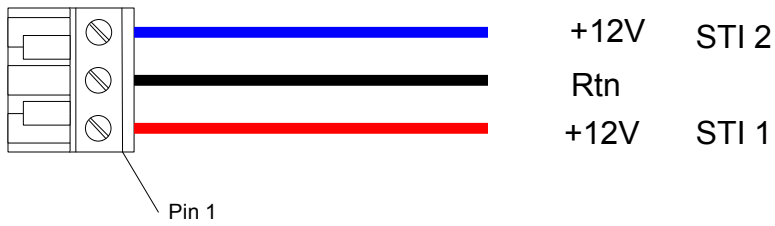

Option 1 Single STI 4:3 projector

Screen Type		
STI 1	Retractable	Fixed
Off -> On	Deploys to preset 2 (4:3)	Moves to preset 2 (4:3)
On -> Off	Retracts	No Action

Option 2 Single STI 16:9 projector

Screen Type		
STI 1(&2)	Retractable	Fixed
Off -> On	Deploys to preset 1 (16:9)	Moves to preset 1 (16:9)
On -> Off	Retracts	No Action

Option 3 Dual STI projector

		Screen Type	
STI 1	STI 2	Retractable	Fixed
Off -> On	Off	Deploys to preset 2 (4:3)	Moves to preset 2 (4:3)
Off -> On	On	Deploys to preset 1 (16:9)	Moves to preset 1 (16:9)
On	On->Off	Moves to preset 2 (4:3)	Moves to preset 2 (4:3)
On	Off->On	Moves to preset 1 (16:9)	Moves to preset 1 (16:9)
On -> Off	Don't Care	Retracts	No Action
Off	On->Off	No Action	No Action
Off	Off->On	No Action	No Action